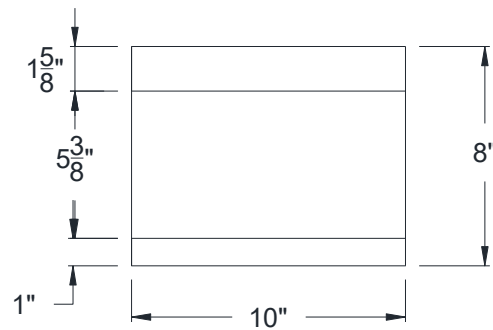

BACK VIEW

FRONT VIEW

Category: Corbel • Texture: Rough Sawn • Product: HDF - High Density Foam • Note: Closed Top

Volterra Architectural Products LLC - 1902 North 22nd Avenue - Phoenix, AZ 85009
www.volterraproducts.com