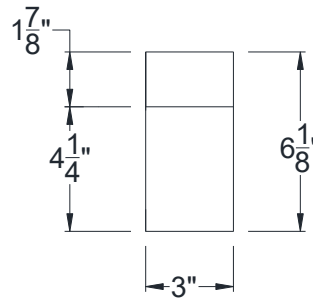

SIDE VIEW

BACK VIEW

FRONT VIEW

Category: Corbel • Texture: Rough Sawn • Product: HDF - High Density Foam • Note: Closed Top

Volterra Architectural Products LLC - 1902 North 22nd Avenue - Phoenix, AZ 85009
www.volterraproducts.com