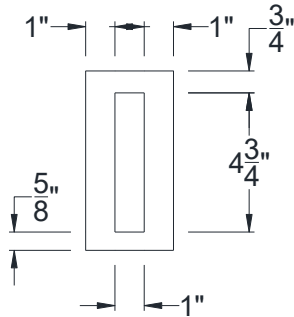

SIDE VIEW

BACK VIEW

FRONT VIEW

Category: Corbel • Texture: Rough Sawn • Product: HDF - High Density Foam • Note: Closed Top

Volterra Architectural Products LLC - 1902 North 22nd Avenue - Phoenix, AZ 85009
www.volterraproducts.com