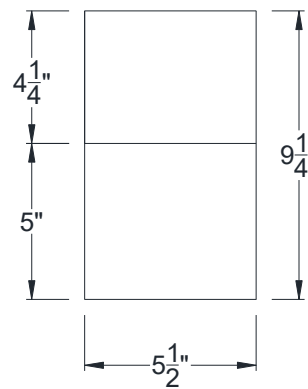

SIDE VIEW

BACK VIEW

FRONT VIEW

Category: Corbel • Texture: Rough Sawn • Product: HDF - High Density Foam • Note: Closed Top

Volterra Architectural Products LLC - 1902 North 22nd Avenue - Phoenix, AZ 85009
www.volterraproducts.com