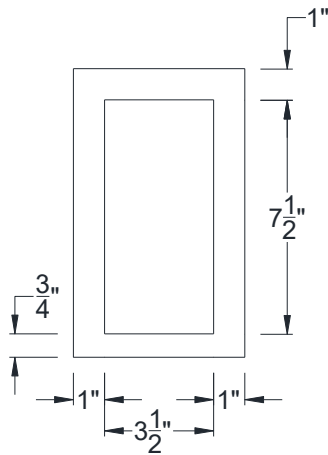

SIDE VIEW

BACK VIEW

FRONT VIEW

Category: Corbel • Texture: Rough Sawn • Product: HDF - High Density Foam • Note: Closed Top

Volterra Architectural Products LLC - 1902 North 22nd Avenue - Phoenix, AZ 85009
www.volterraproducts.com