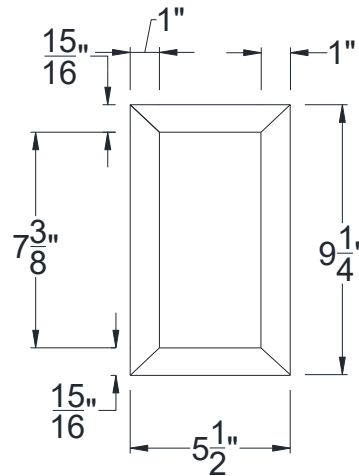

SIDE VIEW

BACK VIEW

FRONT VIEW

Category: Corbel • Texture: Rough Sawn • Product: HDF - High Density Foam • Note: Closed Top

Volterra Architectural Products LLC - 1902 North 22nd Avenue - Phoenix, AZ 85009