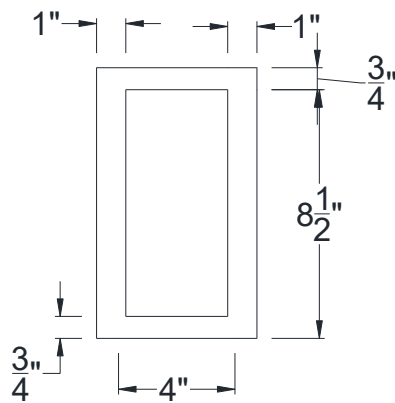

SIDE VIEW

BACK VIEW

FRONT VIEW

Category: Corbel • Texture: Rough Sawn • Product: HDF - High Density Foam • Note: Closed Top

Volterra Architectural Products LLC - 1902 North 22nd Avenue - Phoenix, AZ 85009