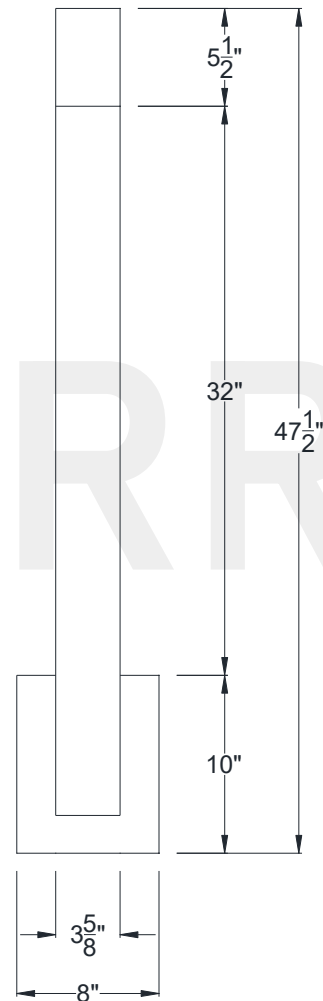

SIDE VIEW

FRONT VIEW

Category: Bracket • Texture: Rough Sawn • Product: HDF - High Density Foam

Volterra Architectural Products LLC -1902 North 22nd Avenue - Phoenix, AZ 85009

www.volterraproducts.com