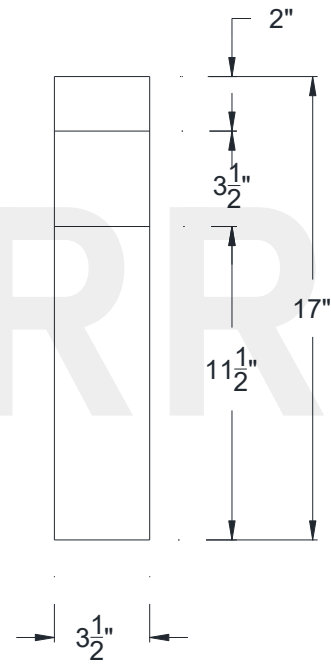

SIDE VIEW

FRONT VIEW

Category: Bracket • Texture: Rough Sawn • Product: HDF - High Density Foam

Volterra Architectural Products LLC - 1902 North 22nd Avenue - Phoenix, AZ 85009

[www.volterraproducts.com](http://www.volterraproducts.com)