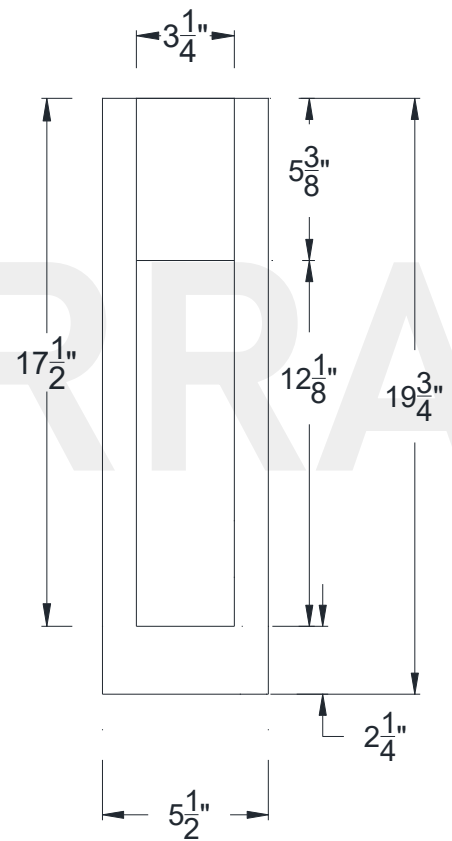

SIDE VIEW

FRONT VIEW

Category: Bracket • Texture: Rough Sawn • Product: HDF - High Density Foam

Volterra Architectural Products LLC -1902 North 22nd Avenue - Phoenix, AZ 85009

[www.volterraproducts.com](http://www.volterraproducts.com)