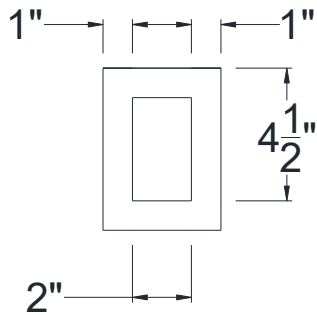

SIDE VIEW

BACK VIEW

FRONT VIEW

Category: Corbel • Texture: Rough Sawn • Product: HDF - High Density Foam • Note: Closed Top

Volterra Architectural Products LLC—1902 North 22nd Avenue - Phoenix, AZ 85009

www.volterraproducts.com