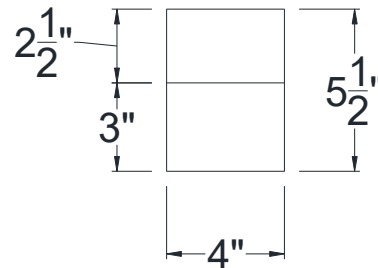

SIDE VIEW

BACK VIEW

FRONT VIEW

Category: Corbel • Texture: Rough Sawn • Product: HDF - High Density Foam • Note: Closed Top

Volterra Architectural Products LLC—1902 North 22nd Avenue - Phoenix, AZ 85009

www.volterraproducts.com