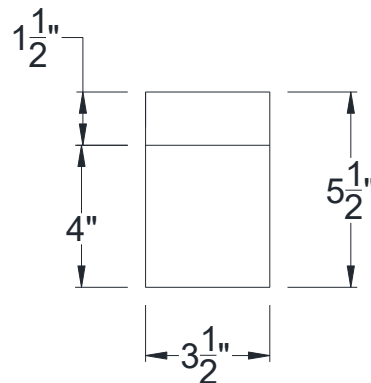

SIDE VIEW

BACK VIEW

FRONT VIEW

Category: Corbel • Texture: Rough Sawn • Product: HDF - High Density Foam • Note: Closed Top

Volterra Architectural Products LLC—1902 North 22nd Avenue - Phoenix, AZ 85009

www.volterraproducts.com