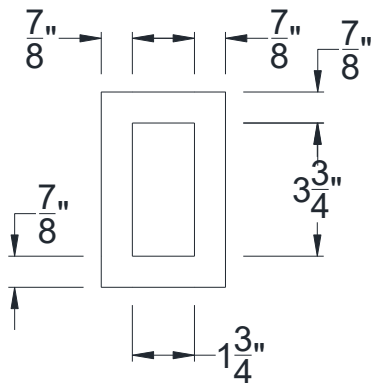

SIDE VIEW

BACK VIEW

FRONT VIEW

Category: Corbel • Texture: Rough Sawn • Product: HDF - High Density Foam • Note: Closed Top

Volterra Architectural Products LLC—1902 North 22nd Avenue - Phoenix, AZ 85009

www.volterraproducts.com