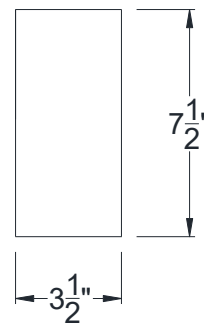

SIDE VIEW

BACK VIEW

FRONT VIEW

Category: Corbel • Texture: Rough Sawn • Product: HDF - High Density Foam • Note: Closed Top

Volterra Architectural Products LLC—1902 North 22nd Avenue - Phoenix, AZ 85009

www.volterraproducts.com