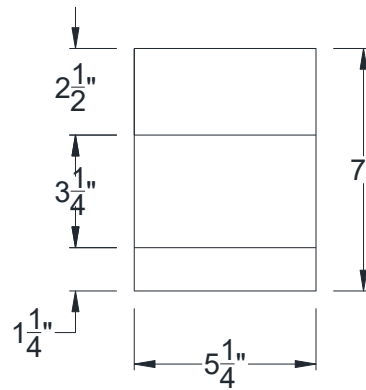

SIDE VIEW

BACK VIEW

FRONT VIEW

Category: Corbel • Texture: Rough Sawn • Product: HDF - High Density Foam • Note: Closed Top

Volterra Architectural Products LLC - 1902 North 22nd Avenue - Phoenix, AZ 85009
www.volterraproducts.com