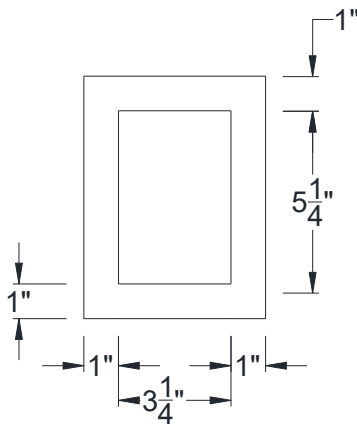

SIDE VIEW

BACK VIEW

FRONT VIEW

Category: Corbel • Texture: Rough Sawn • Product: HDF - High Density Foam • Note: Closed Top

Volterra Architectural Products LLC - 1902 North 22nd Avenue - Phoenix, AZ 85009
www.volterraproducts.com