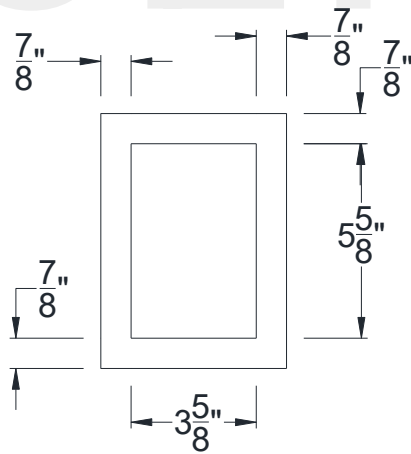

SIDE VIEW

BACK VIEW

FRONT VIEW

Category: Corbel • Texture: Rough Sawn • Product: HDF - High Density Foam • Note: Closed Top

Volterra Architectural Products LLC—1902 North 22nd Avenue - Phoenix, AZ 85009

www.volterraproducts.com