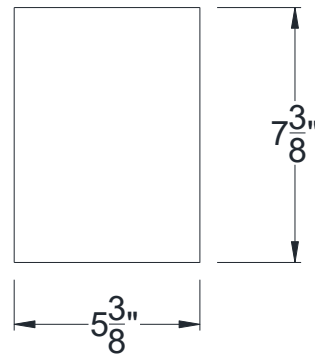

SIDE VIEW

BACK VIEW

FRONT VIEW

Category: Corbel • Texture: Rough Sawn • Product: HDF - High Density Foam • Note: Closed Top

Volterra Architectural Products LLC—1902 North 22nd Avenue - Phoenix, AZ 85009

www.volterraproducts.com