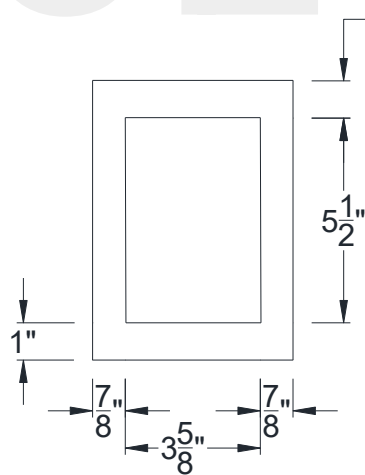

SIDE VIEW

BACK VIEW

FRONT VIEW

Category: Corbel • Texture: Rough Sawn • Product: HDF - High Density Foam • Note: Closed Top

Volterra Architectural Products LLC—1902 North 22nd Avenue - Phoenix, AZ 85009

www.volterraproducts.com