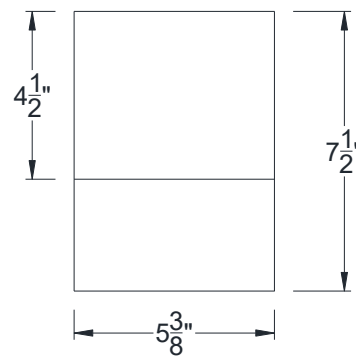

SIDE VIEW

BACK VIEW

FRONT VIEW

Category: Corbel • Texture: Rough Sawn • Product: HDF - High Density Foam • Note: Closed Top

Volterra Architectural Products LLC—1902 North 22nd Avenue - Phoenix, AZ 85009

www.volterraproducts.com