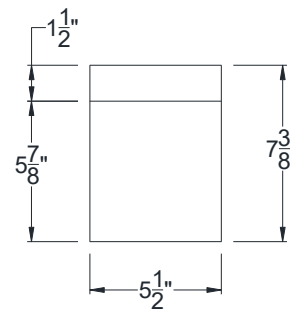

SIDE VIEW

BACK VIEW

FRONT VIEW

Category: Corbel • Texture: Rough Sawn • Product: HDF - High Density Foam • Note: Closed Top

Volterra Architectural Products LLC—1902 North 22nd Avenue - Phoenix, AZ 85009

www.volterraproducts.com