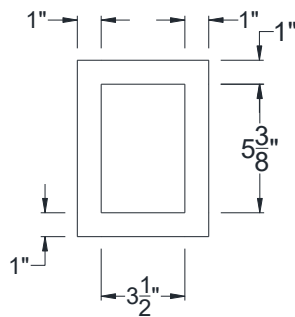

SIDE VIEW

BACK VIEW

FRONT VIEW

Category: Corbel • Texture: Rough Sawn • Product: HDF - High Density Foam • Note: Closed Top

Volterra Architectural Products LLC—1902 North 22nd Avenue - Phoenix, AZ 85009

www.volterraproducts.com