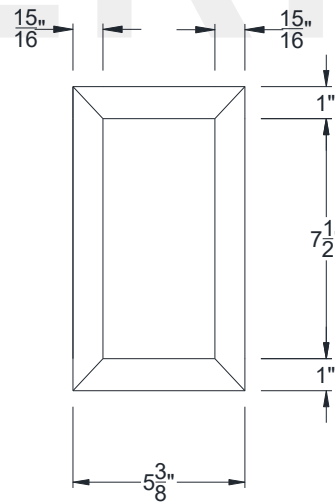

SIDE VIEW

BACK VIEW

FRONT VIEW

Category: Corbel • Texture: Rough Sawn • Product: HDF - High Density Foam • Note: Closed Top

Volterra Architectural Products LLC—1902 North 22nd Avenue - Phoenix, AZ 85009

[www.volterraproducts.com](http://www.volterraproducts.com)