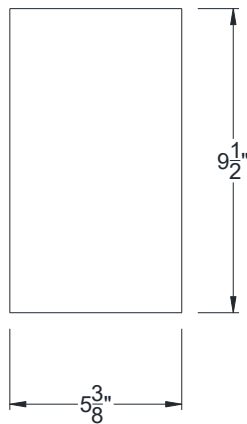

SIDE VIEW

BACK VIEW

FRONT VIEW

Category: Corbel • Texture: Rough Sawn • Product: HDF - High Density Foam • Note: Closed Top

Volterra Architectural Products LLC—1902 North 22nd Avenue - Phoenix, AZ 85009

[www.volterraproducts.com](http://www.volterraproducts.com)