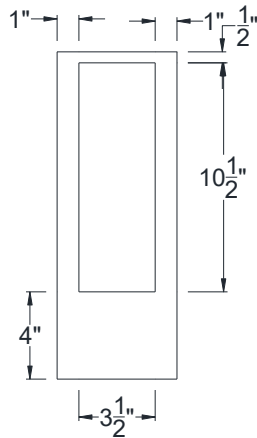

SIDE VIEW

BACK VIEW

FRONT VIEW

VOLTEERRA

Category: Corbel • Texture: Rough Sawn • Product: HDF - High Density Foam • Note: Closed Top

Volterra Architectural Products LLC—1902 North 22nd Avenue - Phoenix, AZ 85009