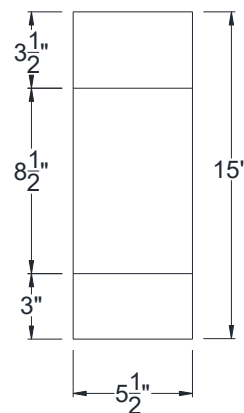

SIDE VIEW

BACK VIEW

FRONT VIEW

VOLTEERRA

Category: Corbel • Texture: Rough Sawn • Product: HDF - High Density Foam • Note: Closed Top

Volterra Architectural Products LLC—1902 North 22nd Avenue - Phoenix, AZ 85009