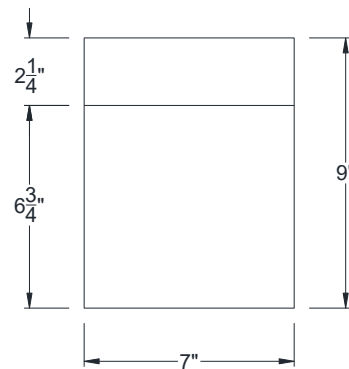

SIDE VIEW

BACK VIEW

FRONT VIEW

Category: Corbel • Texture: Rough Sawn • Product: HDF - High Density Foam • Note: Closed Top

Volterra Architectural Products LLC - 1902 North 22nd Avenue - Phoenix, AZ 85009