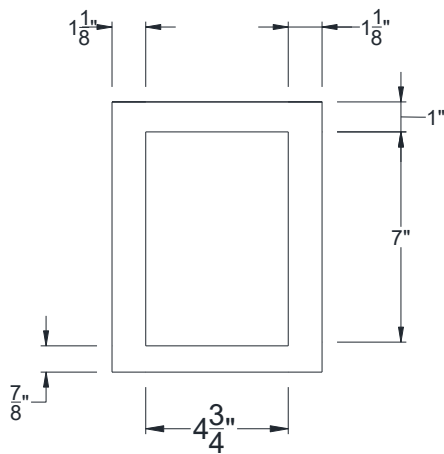

SIDE VIEW

BACK VIEW

FRONT VIEW

Category: Corbel • Texture: Rough Sawn • Product: HDF - High Density Foam • Note: Closed Top

Volterra Architectural Products LLC - 1902 North 22nd Avenue - Phoenix, AZ 85009