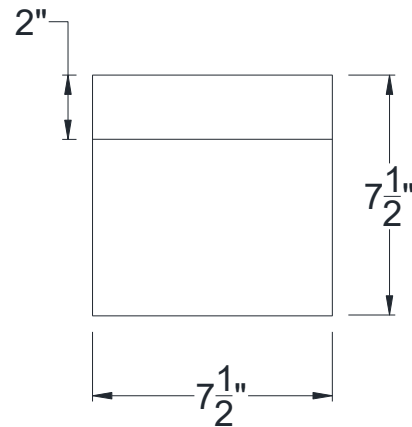

BACK VIEW

FRONT VIEW

Category: Corbel • Texture: Rough Sawn • Product: HDF - High Density Foam • Note: Closed Top

Volterra Architectural Products LLC - 1902 North 22nd Avenue - Phoenix, AZ 85009  
[www.volterraproducts.com](http://www.volterraproducts.com)