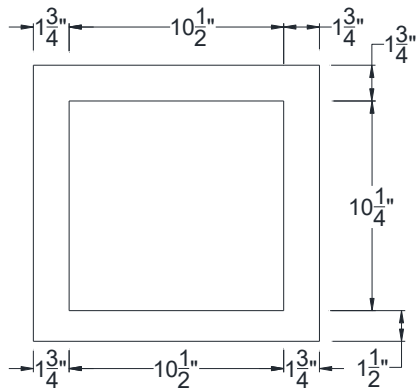

SIDE VIEW

BACK VIEW

FRONT VIEW

Category: Corbel • Texture: Doug Fir • Product: HDF - High Density Foam • Note: TexturedTop

Volterra Architectural Products LLC-1902 North 22nd Avenue, Phoenix, AZ 85009