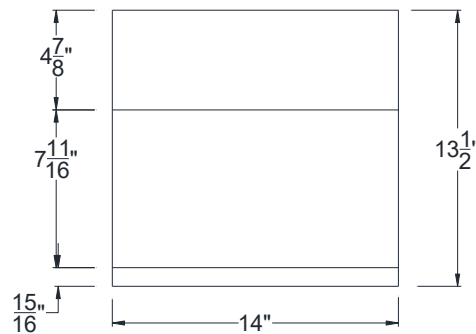

SIDE VIEW

BACK VIEW

FRONT VIEW

Category: Corbel • Texture: Doug Fir • Product: HDF - High Density Foam • Note: TexturedTop

Volterra Architectural Products LLC-1902 North 22nd Avenue, Phoenix, AZ 85009