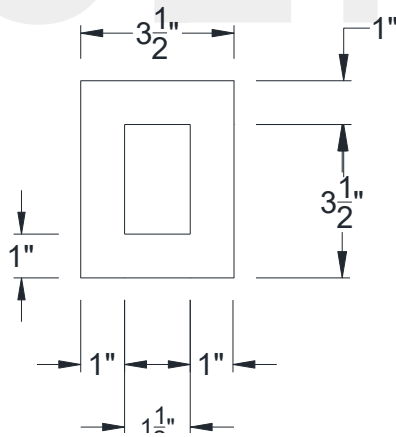

SIDE VIEW

BACK VIEW

FRONT VIEW

Category: Corbel • Texture: Rough Sawn • Product: HDF - High Density Foam • Note: Closed Top