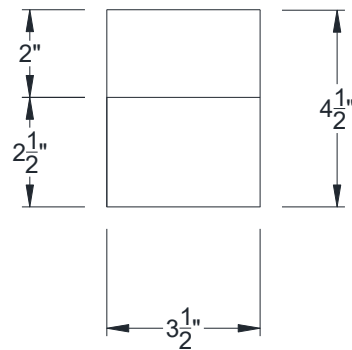

SIDE VIEW

BACK VIEW

FRONT VIEW

Category: Corbel • Texture: Rough Sawn • Product: HDF - High Density Foam • Note: Closed Top