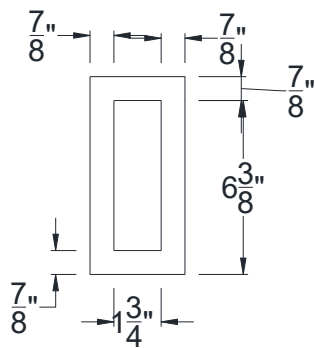

SIDE VIEW

BACK VIEW

FRONT VIEW

Category: Corbel • Texture: Rough Sawn • Product: HDF - High Density Foam • Note: Closed Top

Volterra Architectural Products LLC—1902 North 22nd Avenue - Phoenix, AZ 85009

www.volterraproducts.com