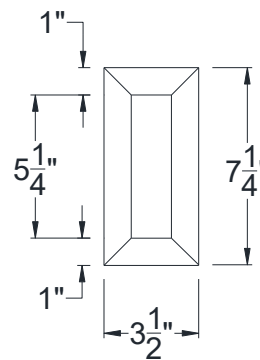

SIDE VIEW

BACK VIEW

FRONT VIEW

Category: Corbel • Texture: Rough Sawn • Product: HDF - High Density Foam • Note: Closed Top

Volterra Architectural Products LLC—1902 North 22nd Avenue - Phoenix, AZ 85009

www.volterraproducts.com