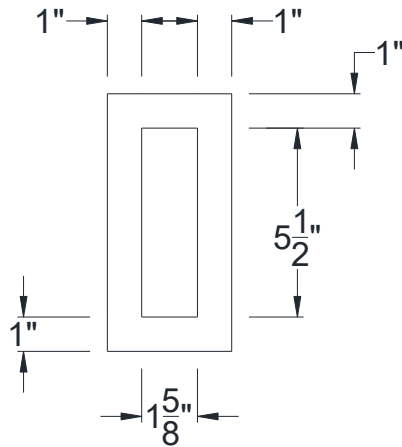

SIDE VIEW

BACK VIEW

FRONT VIEW

Category: Corbel • Texture: Rough Sawn • Product: HDF - High Density Foam • Note: Closed Top

Volterra Architectural Products LLC - 1902 North 22nd Avenue - Phoenix, AZ 85009