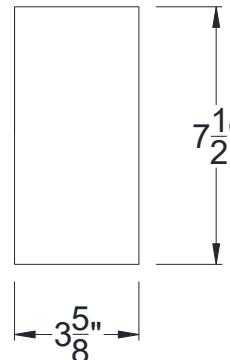

SIDE VIEW

BACK VIEW

FRONT VIEW

Category: Corbel • Texture: Rough Sawn • Product: HDF - High Density Foam • Note: Closed Top

Volterra Architectural Products LLC - 1902 North 22nd Avenue - Phoenix, AZ 85009