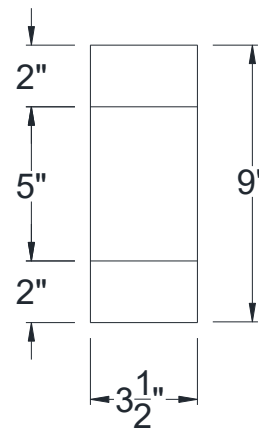

SIDE VIEW

BACK VIEW

FRONT VIEW

Category: Corbel • Texture: Rough Sawn • Product: HDF - High Density Foam • Note: Closed Top

Volterra Architectural Products LLC—1902 North 22nd Avenue - Phoenix, AZ 85009

www.volterraproducts.com