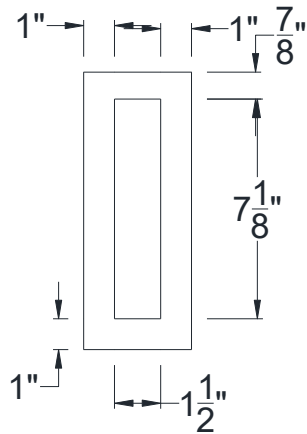

SIDE VIEW

BACK VIEW

FRONT VIEW

Category: Corbel • Texture: Rough Sawn • Product: HDF - High Density Foam • Note: Closed Top

Volterra Architectural Products LLC—1902 North 22nd Avenue - Phoenix, AZ 85009

www.volterraproducts.com