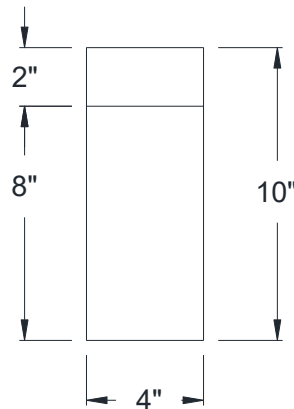

SIDE VIEW

BACK VIEW

FRONT VIEW

Category: Corbel • Texture: Rough Sawn • Product: HDF - High Density Foam • Note: Closed Top

Volterra Architectural Products LLC - 1902 North 22nd Avenue - Phoenix, AZ 85009
www.volterraproducts.com