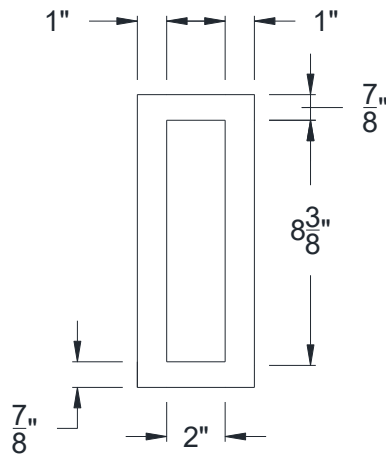

SIDE VIEW

BACK VIEW

FRONT VIEW

Category: Corbel • Texture: Rough Sawn • Product: HDF - High Density Foam • Note: Closed Top

Volterra Architectural Products LLC - 1902 North 22nd Avenue - Phoenix, AZ 85009
www.volterraproducts.com