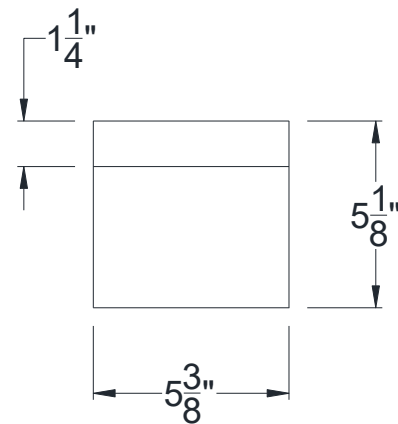

SIDE VIEW

BACK VIEW

FRONT VIEW

Category: Corbel • Texture: Rough Sawn • Product: HDF - High Density Foam • Note: Closed Top

Volterra Architectural Products LLC—1902 North 22nd Avenue - Phoenix, AZ 85009

www.volterraproducts.com