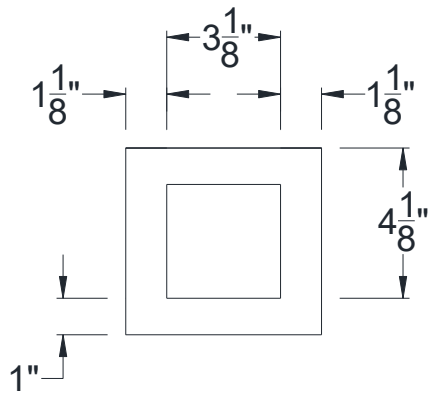

SIDE VIEW

BACK VIEW

FRONT VIEW

Category: Corbel • Texture: Rough Sawn • Product: HDF - High Density Foam • Note: Closed Top

Volterra Architectural Products LLC—1902 North 22nd Avenue - Phoenix, AZ 85009

www.volterraproducts.com