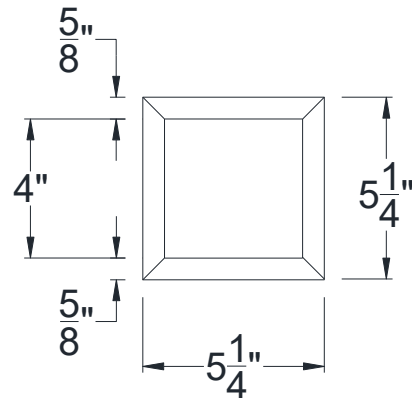

SIDE VIEW

BACK VIEW

FRONT VIEW

Category: Corbel • Texture: Rough Sawn • Product: HDF - High Density Foam • Note: Closed Top

Volterra Architectural Products LLC - 1902 North 22nd Avenue - Phoenix, AZ 85009