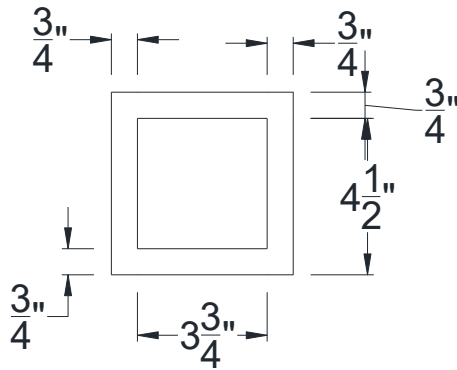

SIDE VIEW

BACK VIEW

FRONT VIEW

Category: Corbel • Texture: Rough Sawn • Product: HDF - High Density Foam • Note: Closed Top

Volterra Architectural Products LLC - 1902 North 22nd Avenue - Phoenix, AZ 85009