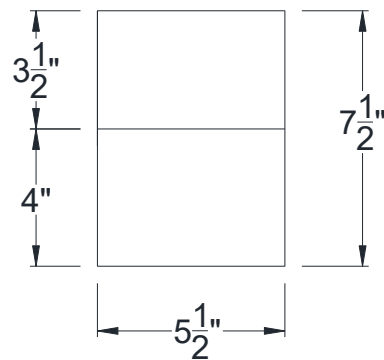

SIDE VIEW

BACK VIEW

FRONT VIEW

Category: Corbel • Texture: Rough Sawn • Product: HDF - High Density Foam • Note: Closed Top

Volterra Architectural Products LLC - 1902 North 22nd Avenue - Phoenix, AZ 85009