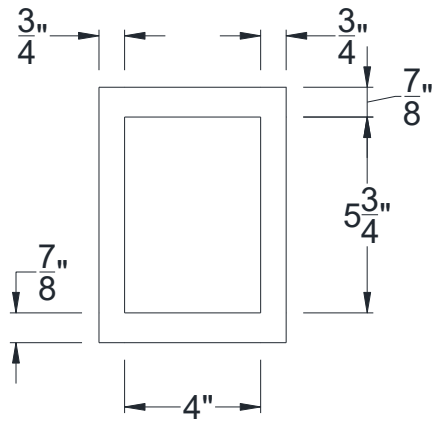

SIDE VIEW

BACK VIEW

FRONT VIEW

Category: Corbel • Texture: Rough Sawn • Product: HDF - High Density Foam • Note: Closed Top

Volterra Architectural Products LLC - 1902 North 22nd Avenue - Phoenix, AZ 85009