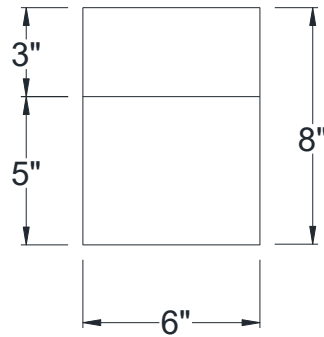

**BACK VIEW**

**FRONT VIEW**

Category: Corbel • Texture: Rough Sawn • Product: HDF - High Density Foam • Note: Open Top