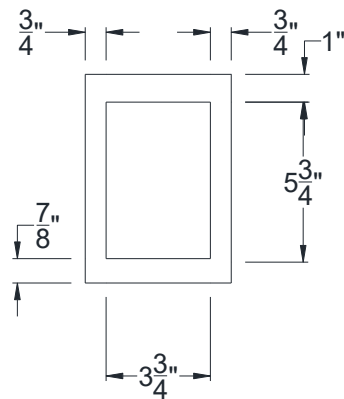

SIDE VIEW

BACK VIEW

FRONT VIEW

Category: Corbel • Texture: Rough Sawn • Product: HDF - High Density Foam • Note: Closed Top

Volterra Architectural Products LLC—1902 North 22nd Avenue - Phoenix, AZ 85009

[www.volterraproducts.com](http://www.volterraproducts.com)