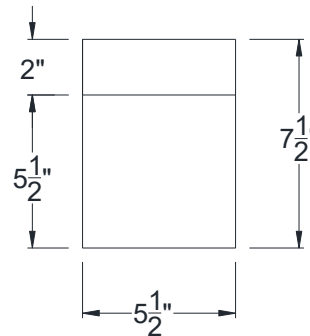

SIDE VIEW

BACK VIEW

FRONT VIEW

Category: Corbel • Texture: Rough Sawn • Product: HDF - High Density Foam • Note: Closed Top

Volterra Architectural Products LLC—1902 North 22nd Avenue - Phoenix, AZ 85009

[www.volterraproducts.com](http://www.volterraproducts.com)