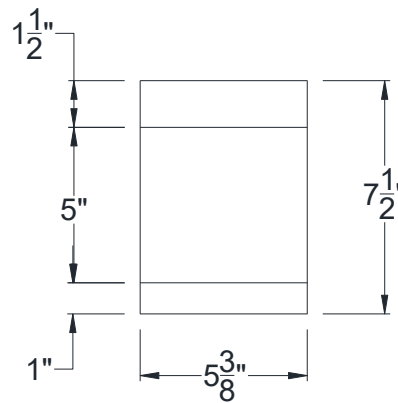

SIDE VIEW

BACK VIEW

FRONT VIEW

Category: Corbel • Texture: Rough Sawn • Product: HDF - High Density Foam • Note: Closed Top

Volterra Architectural Products LLC—1902 North 22nd Avenue - Phoenix, AZ 85009

[www.volterraproducts.com](http://www.volterraproducts.com)