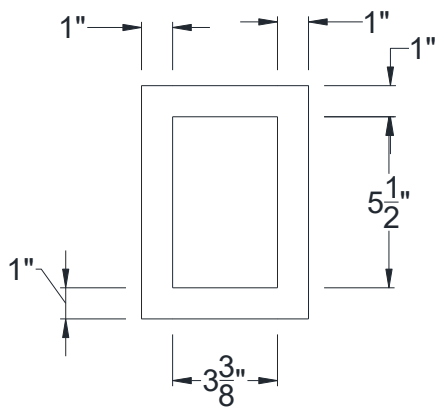

SIDE VIEW

BACK VIEW

FRONT VIEW

Category: Corbel • Texture: Rough Sawn • Product: HDF - High Density Foam • Note: Closed Top

Volterra Architectural Products LLC—1902 North 22nd Avenue - Phoenix, AZ 85009

[www.volterraproducts.com](http://www.volterraproducts.com)