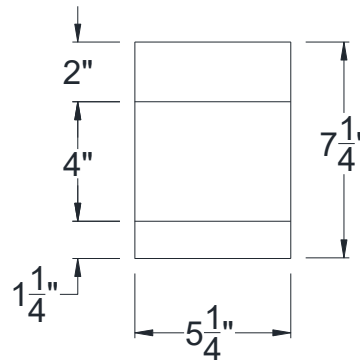

SIDE VIEW

BACK VIEW

FRONT VIEW

Category: Corbel • Texture: Rough Sawn • Product: HDF - High Density Foam • Note: Closed Top

Volterra Architectural Products LLC - 1902 North 22nd Avenue - Phoenix, AZ 85009
www.volterraproducts.com