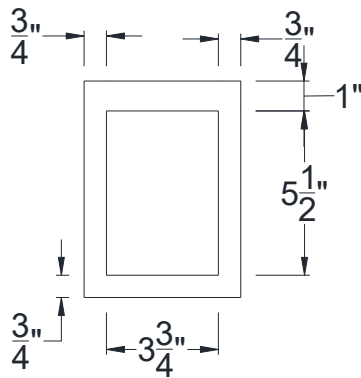

SIDE VIEW

BACK VIEW

FRONT VIEW

Category: Corbel • Texture: Rough Sawn • Product: HDF - High Density Foam • Note: Closed Top

Volterra Architectural Products LLC - 1902 North 22nd Avenue - Phoenix, AZ 85009
www.volterraproducts.com