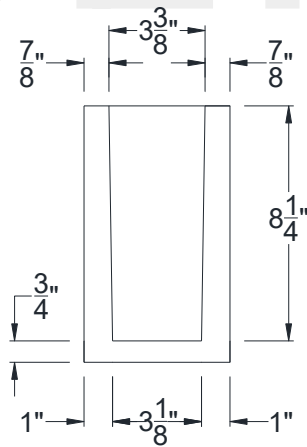

SIDE VIEW

BACK VIEW

FRONT VIEW

Category: Corbel • Texture: Rough Sawn • Product: HDF - High Density Foam • Note: Closed Top

Volterra Architectural Products LLC—1902 North 22nd Avenue - Phoenix, AZ 85009

[www.volterraproducts.com](http://www.volterraproducts.com)