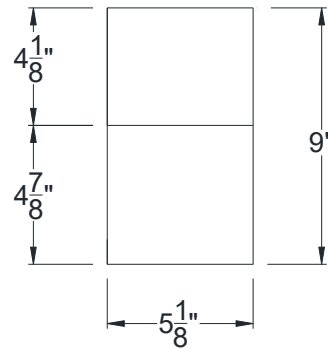

SIDE VIEW

BACK VIEW

FRONT VIEW

Category: Corbel • Texture: Rough Sawn • Product: HDF - High Density Foam • Note: Closed Top

Volterra Architectural Products LLC—1902 North 22nd Avenue - Phoenix, AZ 85009

[www.volterraproducts.com](http://www.volterraproducts.com)