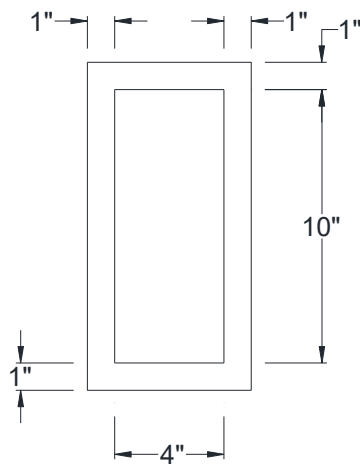

SIDE VIEW

BACK VIEW

FRONT VIEW

Category: Corbel • Texture: Rough Sawn • Product: HDF - High Density Foam • Note: Closed Top

Volterra Architectural Products LLC - 1902 North 22nd Avenue - Phoenix, AZ 85009
www.volterraproducts.com