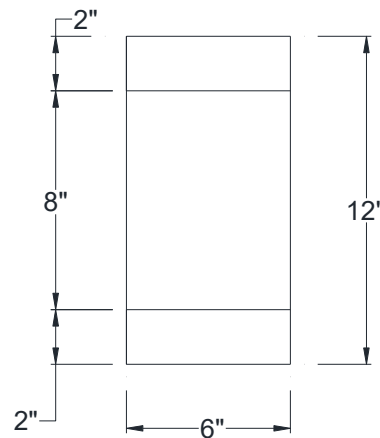

SIDE VIEW

BACK VIEW

FRONT VIEW

Category: Corbel • Texture: Rough Sawn • Product: HDF - High Density Foam • Note: Closed Top

Volterra Architectural Products LLC - 1902 North 22nd Avenue - Phoenix, AZ 85009
www.volterraproducts.com