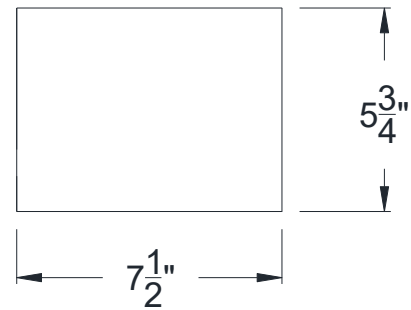

BACK VIEW

FRONT VIEW

Category: Corbel • Texture: Rough Sawn • Product: HDF - High Density Foam • Note: Closed Top