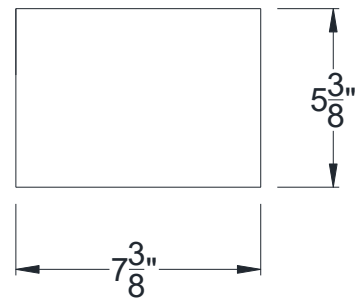

SIDE VIEW

BACK VIEW

FRONT VIEW

Category: Corbel • Texture: Rough Sawn • Product: HDF - High Density Foam • Note: Closed Top

Volterra Architectural Products LLC - 1902 North 22nd Avenue - Phoenix, AZ 85009
www.volterraproducts.com