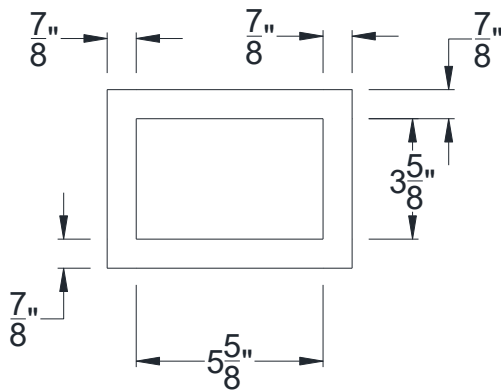

SIDE VIEW

BACK VIEW

FRONT VIEW

Category: Corbel • Texture: Rough Sawn • Product: HDF - High Density Foam • Note: Closed Top

Volterra Architectural Products LLC - 1902 North 22nd Avenue - Phoenix, AZ 85009
www.volterraproducts.com