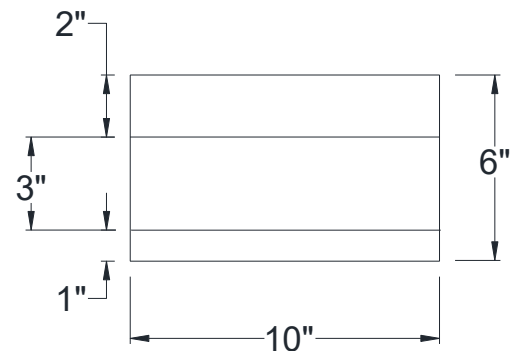

BACK VIEW

FRONT VIEW

Category: Corbel • Texture: Rough Sawn • Product: HDF - High Density Foam • Note: Closed Top

Volterra Architectural Products LLC - 1902 North 22nd Avenue - Phoenix, AZ 85009
www.volterraproducts.com