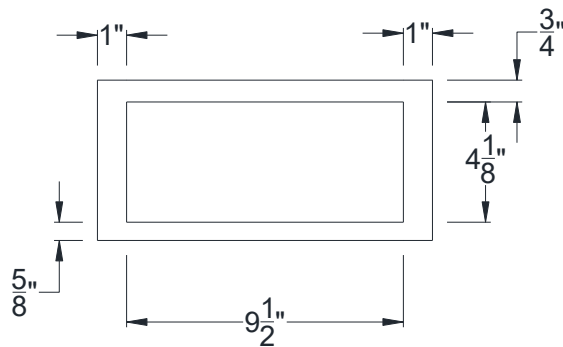

SIDE VIEW

BACK VIEW

FRONT VIEW

Category: Corbel • Texture: Rough Sawn • Product: HDF - High Density Foam • Note: Closed Top

Volterra Architectural Products LLC - 1902 North 22nd Avenue - Phoenix, AZ 85009
www.volterraproducts.com