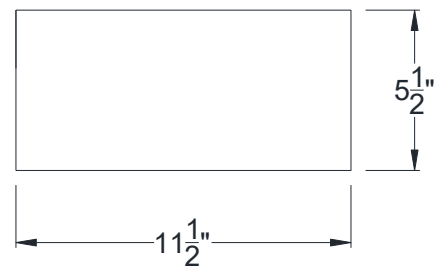

SIDE VIEW

BACK VIEW

FRONT VIEW

Category: Corbel • Texture: Rough Sawn • Product: HDF - High Density Foam • Note: Closed Top

Volterra Architectural Products LLC - 1902 North 22nd Avenue - Phoenix, AZ 85009
www.volterraproducts.com