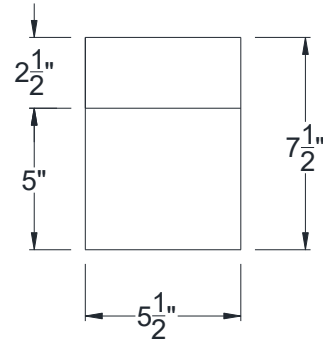

BACK VIEW

FRONT VIEW

Category: Corbel • Texture: Rough Sawn • Product: HDF - High Density Foam • Note: Closed Top

Volterra Architectural Products LLC - 1902 North 22nd Avenue - Phoenix, AZ 85009
www.volterraproducts.com