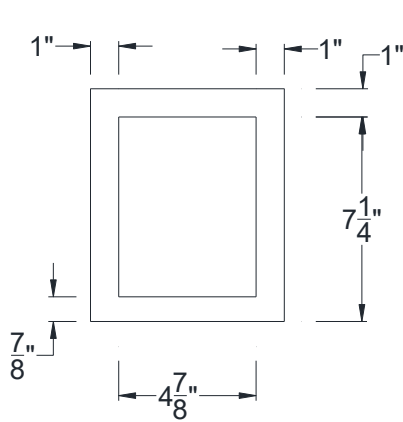

SIDE VIEW

BACK VIEW

FRONT VIEW

Category: Corbel • Texture: Rough Sawn • Product: HDF - High Density Foam • Note: Closed Top

Volterra Architectural Products LLC - 1902 North 22nd Avenue - Phoenix, AZ 85009
www.volterraproducts.com