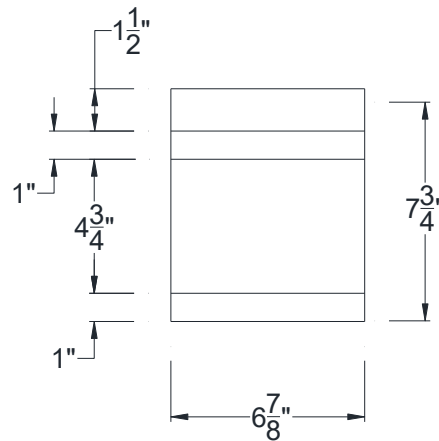

SIDE VIEW

BACK VIEW

FRONT VIEW

Category: Corbel • Texture: Rough Sawn • Product: HDF - High Density Foam • Note: Closed Top

Volterra Architectural Products LLC - 1902 North 22nd Avenue - Phoenix, AZ 85009
www.volterraproducts.com