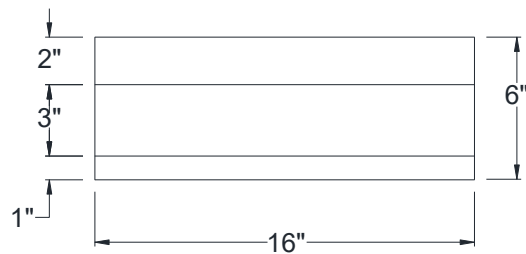

BACK VIEW

FRONT VIEW

Category: Corbel • Texture: Rough Sawn • Product: HDF - High Density Foam • Note: Open Top