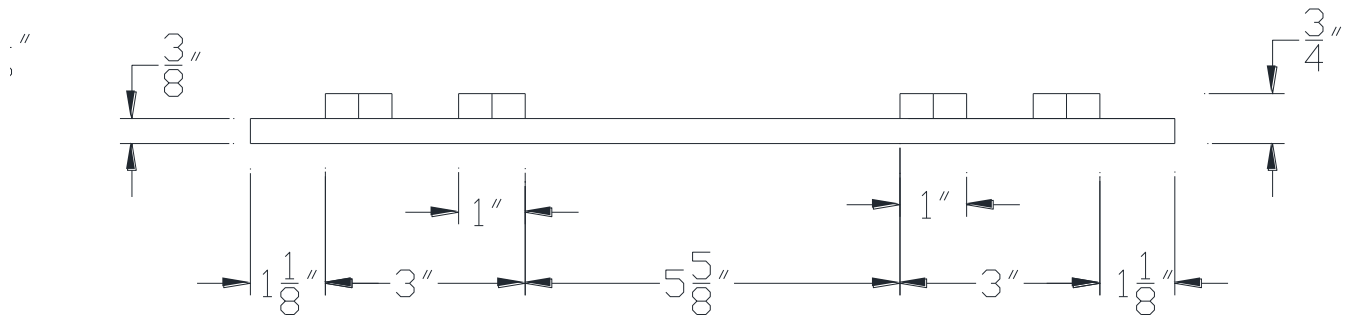

TOP VIEW

SIDE VIEW

Category: Beam Accessories • Texture: Black Iron • Product: Volterra Flex • Tolerance: +/- 1/4"

Volterra Architectural Products LLC—1902 North 22nd Avenue -Phoenix , AZ 85009
www.volterraproducts.com