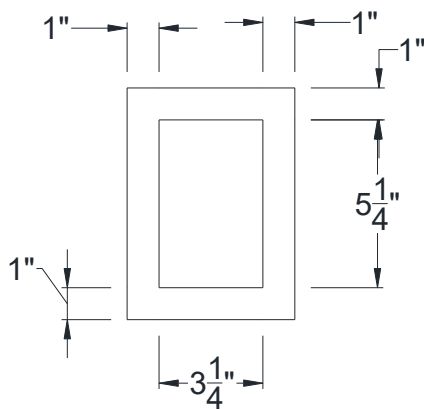

SIDE VIEW

VOLTERRA

BACK VIEW

FRONT VIEW

Category: Corbel • Texture: Rough Sawn • Product: HDF - High Density Foam • Note: Closed Top

Volterra Architectural Products LLC—1902 North 22nd Avenue - Phoenix, AZ 85009