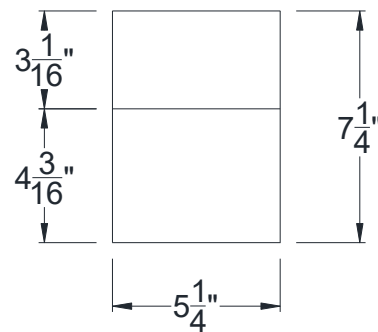

SIDE VIEW

VOLTERRA

BACK VIEW

FRONT VIEW

Category: Corbel • Texture: Rough Sawn • Product: HDF - High Density Foam • Note: Closed Top

Volterra Architectural Products LLC—1902 North 22nd Avenue - Phoenix, AZ 85009