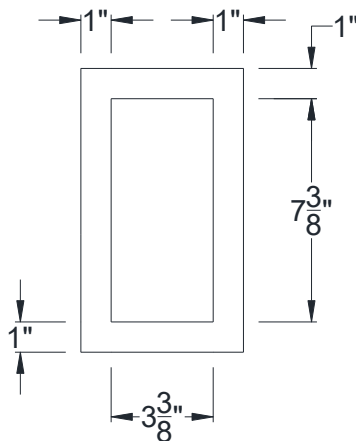

VOLTERRA

SIDE VIEW

BACK VIEW

FRONT VIEW

Category: Corbel • Texture: Rough Sawn • Product: HDF - High Density Foam • Note: Closed Top

Volterra Architectural Products LLC—1902 North 22nd Avenue - Phoenix, AZ 85009