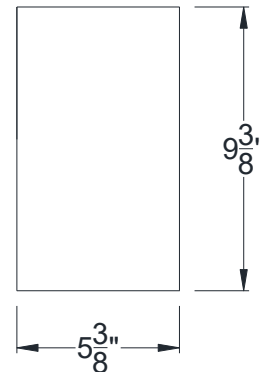

VOLTERRA

SIDE VIEW

BACK VIEW

FRONT VIEW

Category: Corbel • Texture: Rough Sawn • Product: HDF - High Density Foam • Note: Closed Top

Volterra Architectural Products LLC—1902 North 22nd Avenue - Phoenix, AZ 85009