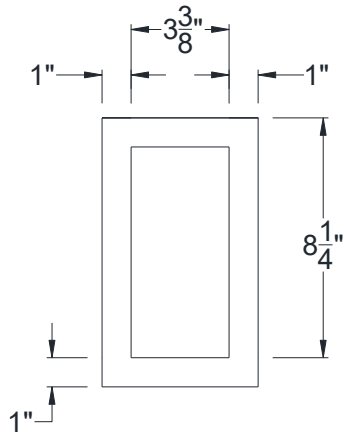

SIDE VIEW

BACK VIEW

FRONT VIEW

Category: Corbel • Texture: Rough Sawn • Product: HDF - High Density Foam • Note: Closed Top