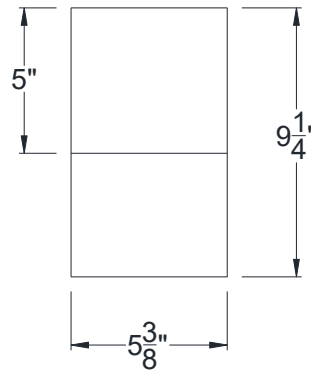

SIDE VIEW

BACK VIEW

FRONT VIEW

Category: Corbel • Texture: Rough Sawn • Product: HDF - High Density Foam • Note: Closed Top