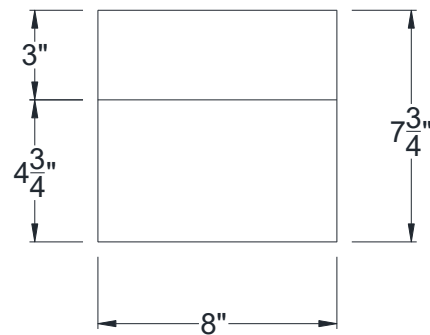

SIDE VIEW

VOLTEERRA

BACK VIEW

FRONT VIEW

Category: Corbel • Texture: Rough Sawn • Product: HDF - High Density Foam • Note: Closed Top

Volterra Architectural Products LLC—1902 North 22nd Avenue - Phoenix, AZ 85009