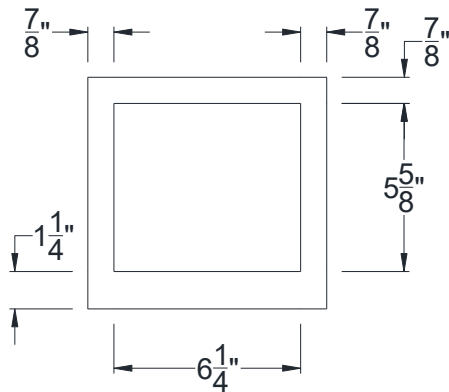

SIDE VIEW

VOLTEERRA

BACK VIEW

FRONT VIEW

Category: Corbel • Texture: Rough Sawn • Product: HDF - High Density Foam • Note: Closed Top

Volterra Architectural Products LLC—1902 North 22nd Avenue - Phoenix, AZ 85009