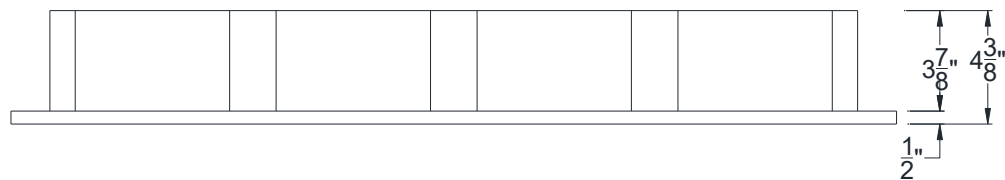

FRONT VIEW

BOTTOM VIEW

Category: Tile Vent • Texture: Clay • Product: HDF - High Density Foam

Color: Terra Cotta • Air Flow Calculation: 217.63 Sq"

Volterra Architectural Products LLC - 1902 North 22nd Avenue - Phoenix, AZ 85009