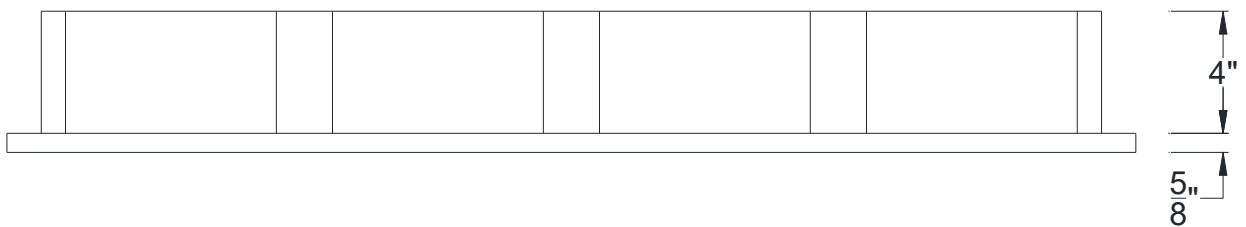

FRONT VIEW

BOTTOM VIEW

Category: Tile Vent • Texture: Smooth • Product: HDF - High Density Foam

Color: Terra Cotta • Air Flow Calculation: None (No Screen)

Volterra Architectural Products LLC - 1902 North 22nd Avenue - Phoenix, AZ 85009