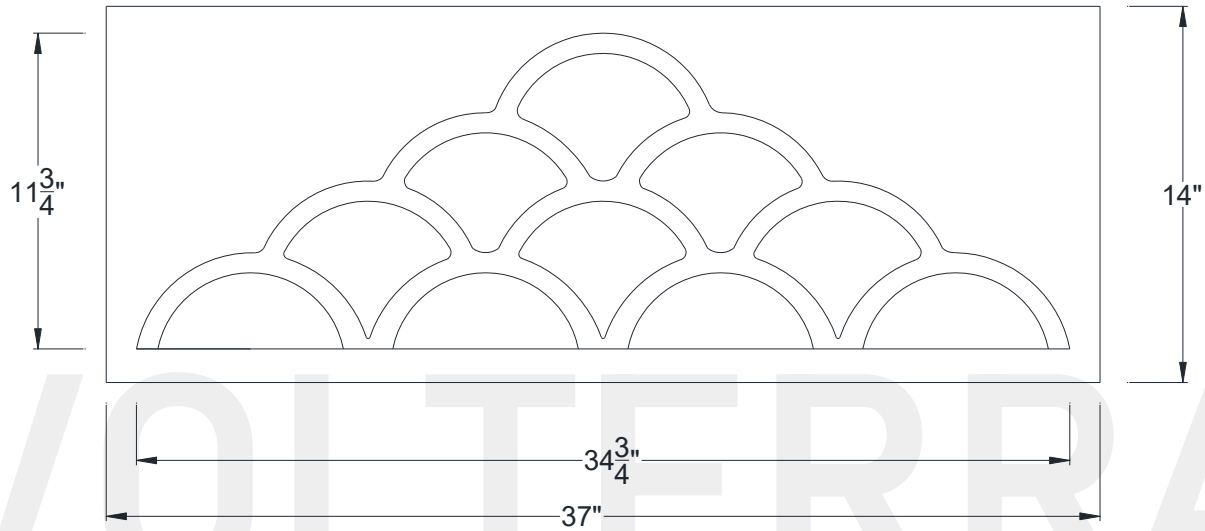

Volterra

ARCHITECTURAL PRODUCTS

HDTV10HR3714X

FRONT VIEW

BOTTOM VIEW

Category: Tile Vent • Texture: Smooth • Product: HDF - High Density Foam

Color: Terra Cotta • Air Flow Calculation: 156.79 sq"

Volterra Architectural Products LLC - 1902 North 22nd Avenue - Phoenix, AZ 85009