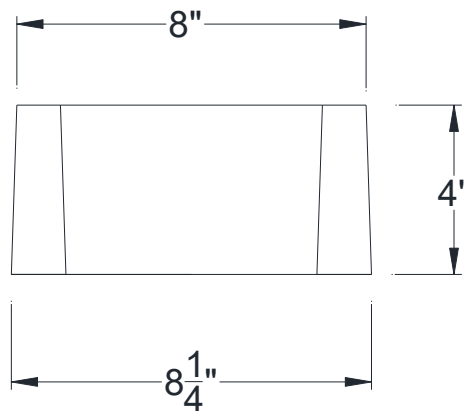

FRONT VIEW

BOTTOM VIEW

Category: Tile Vent • Texture: Clay • Product: HDF - High Density Foam

Color: Terra Cotta • Air Flow Calculation: None

Volterra Architectural Products LLC—1902 North 22nd Avenue -Phoenix, AZ 85009