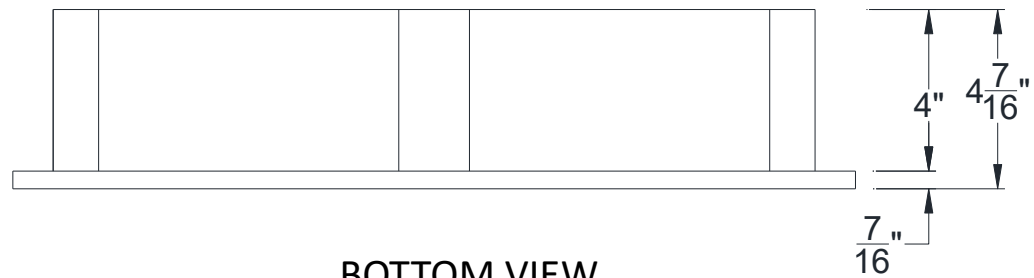

FRONT VIEW

BOTTOM VIEW

Category: Tile Vent • Texture: Clay • Product: HDF - High Density Foam

Color: Terra Cotta • Air Flow Calculation: None (No Screen)